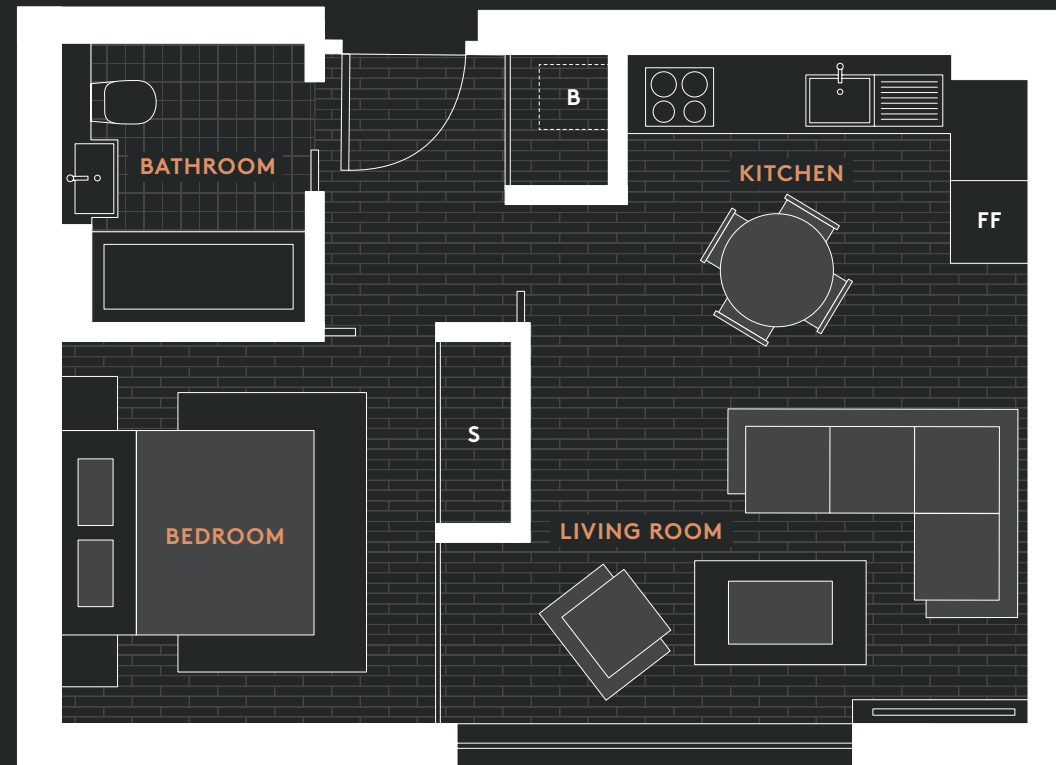

Apartment 2

Kitchen

1.6m x 3.2m (5'3" x 10'6")

Living Room

3.9m x 3.6m (12'10" x 11'10")

Bedroom

3.5m x 3.0m (11'6" x 9'10")

Bathroom

2.2m x 1.9m (7'2" x 6'3")

Total

39sqm (420sqft)